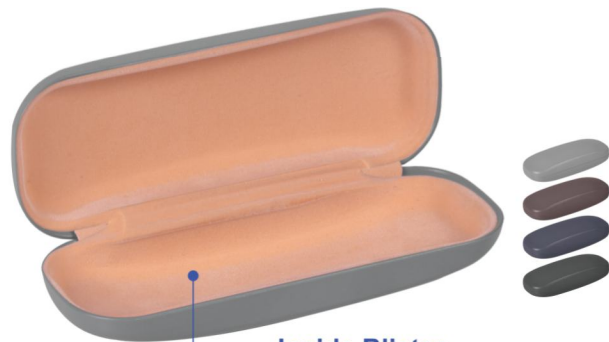

## RACE COURSE - RCCS

Customization is available on M.O.Q 3000 Pcs.

Packing : 500 Pcs.

Material : ABS

Size : 162 x 60 x 42 mm

Attractive Jazz look  
with perfection

Inside Blister

Inside Cushioning Velvet