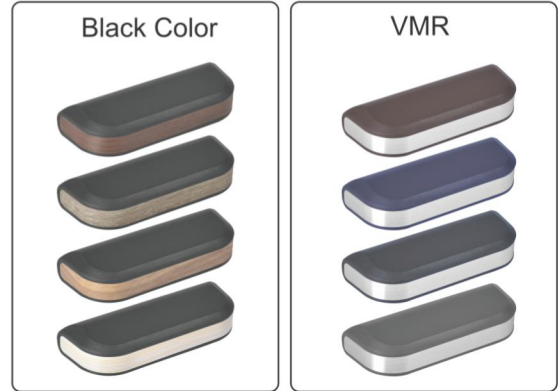

## AVA TARA - AVTR

Customization is available on M.O.Q 3000 Pcs.

Packing : 540 Pcs.

Material : ABS

Size : 158 x 60 x 38 mm

Stylish with  
elegant look