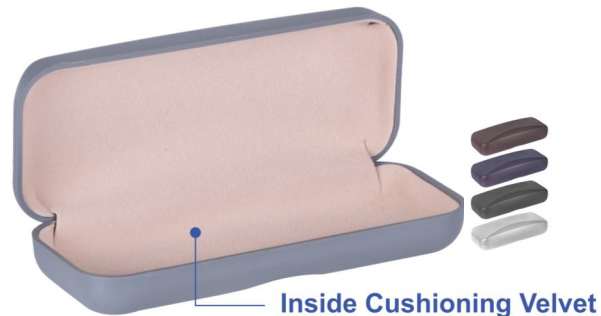

## WIDE ANGLE - WDAG

Customization is available on M.O.Q 3000 Pcs.

Packing : 490 Pcs.

Material : ABS

Size : 164 x 64 x 42 mm

Slinky high  
fashion case

**SPECTA CASE**

Reshaping Tomorrow's Eco-system