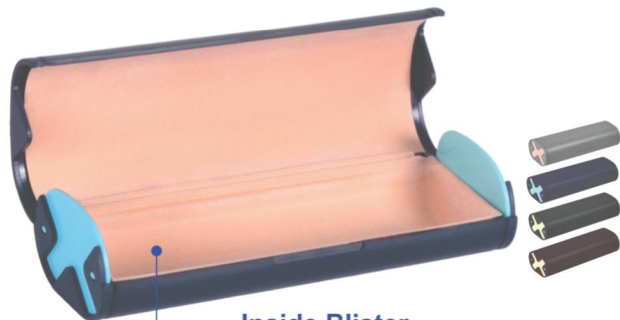

## LAND SCAPE - LDSP

Customization is available on M.O.Q 3000 Pcs.

Packing : 490 Pcs.

Material : ABS

Size : 162 x 62 x 40 mm

Glasses guardian  
stylish case

Inside Blister

Inside Cushioning Velvet