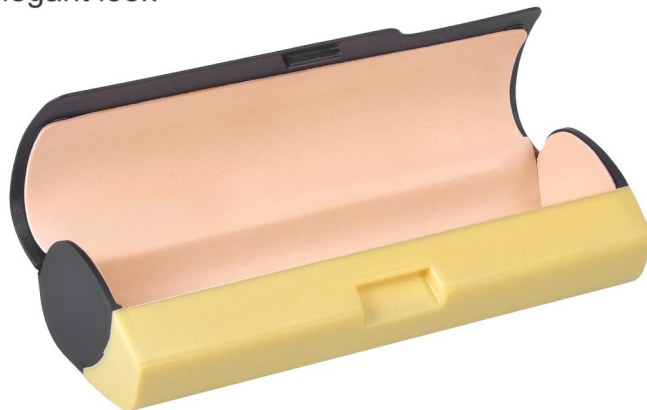

## CLUB CREW - FF - CBC

Customization is available on M.O.Q 3000 Pcs.

Packing : 600 Pcs.

Material : Polypropylene

Size : 158 x 60 x 38 mm

Classic case  
with elegant look