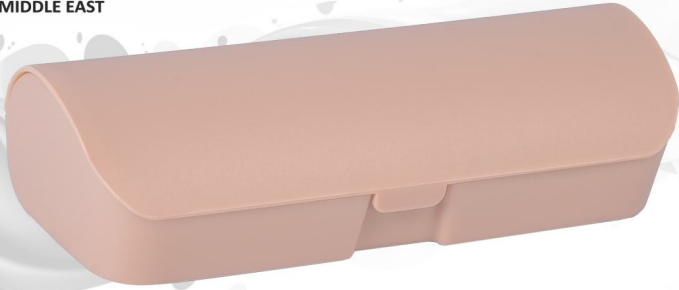

SPECTA CASE

Reshaping Tomorrow's Eco-system

INDIA ● KENYA ● SRI LANKA
NEPAL ● MIDDLE EAST