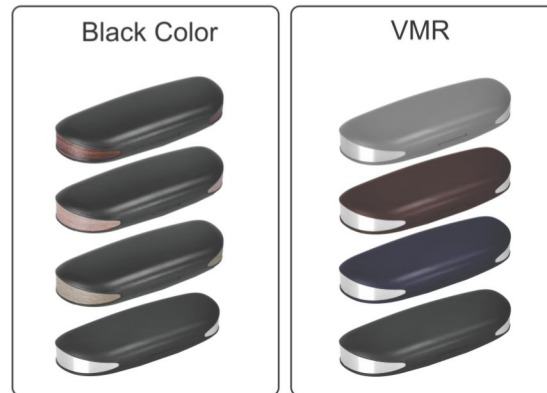

## SALLY BIRD - SLBD

Customization is available on M.O.Q 3000 Pcs.

Packing : 540 Pcs.

Material : ABS

Size : 160 x 62 x 40 mm

Stylish with  
elegant look