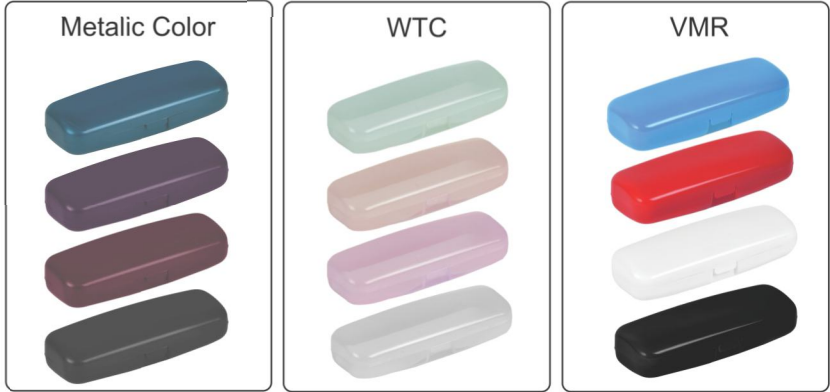

SPECTA CASE

Reshaping Tomorrow's Eco-system

INDIA ● KENYA ● SRI LANKA
NEPAL ● MIDDLE EAST

Conventional Series

DOLPHIN - DLN

Customization is available on M.O.Q 3000 Pcs.

Packing : 800 Pcs.
Material : Polypropylene
Size : 154 x 58 x 40 mm

Large case
for bigger specs