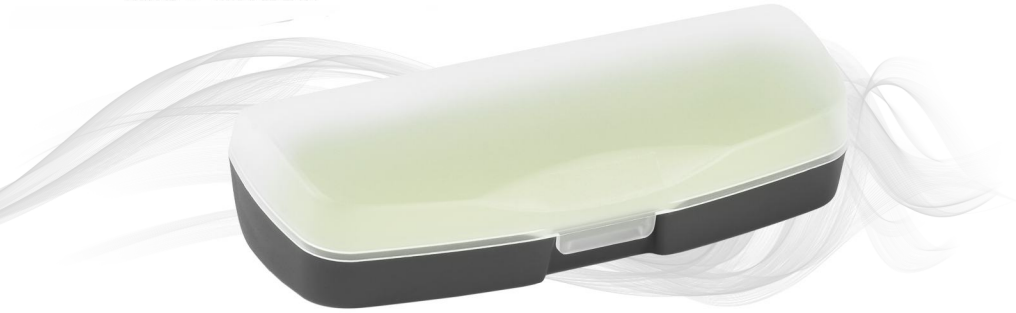

SPECTA CASE

Reshaping Tomorrow's Eco-system

INDIA ● KENYA ● SRI LANKA
NEPAL ● MIDDLE EAST