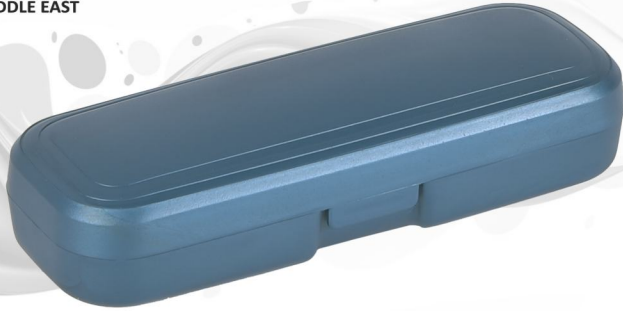

SPECTA CASE

Reshaping Tomorrow's Eco-system

INDIA ● KENYA ● SRI LANKA
NEPAL ● MIDDLE EAST