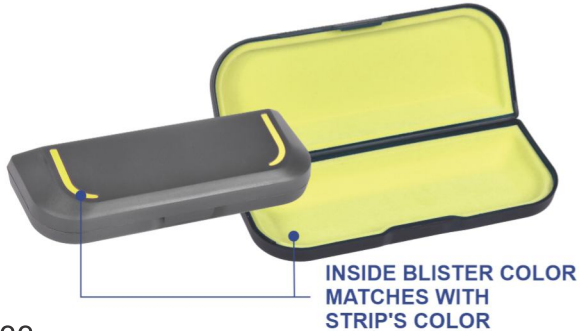

33

Elegant Series With Blister

INDIGO - IND Blister

Customization is available on M.O.Q 3000 Pcs.

Packing : 600 Pcs.

Material : Polypropylene

Size : 160 x 62 x 42 mm