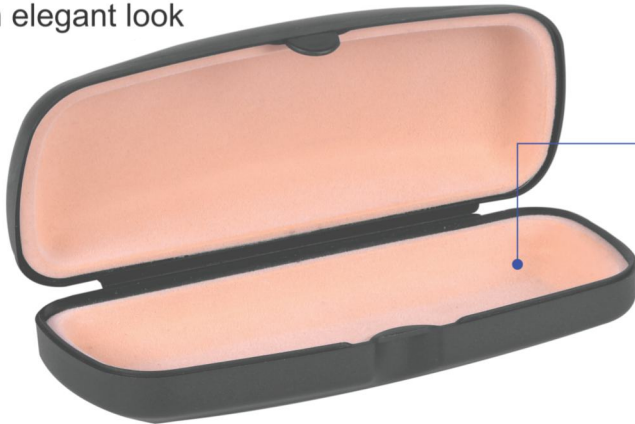

Classic case
with elegant look