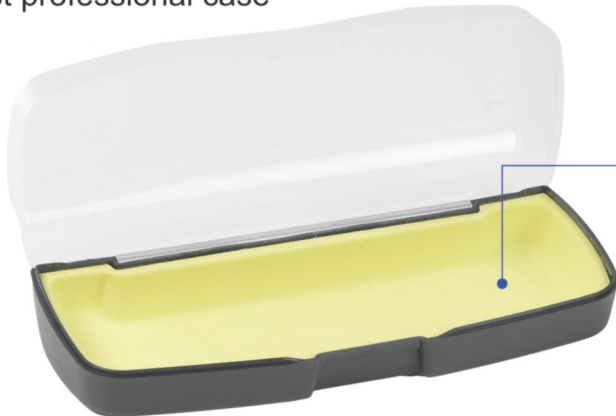

Useful for
stylist professional case