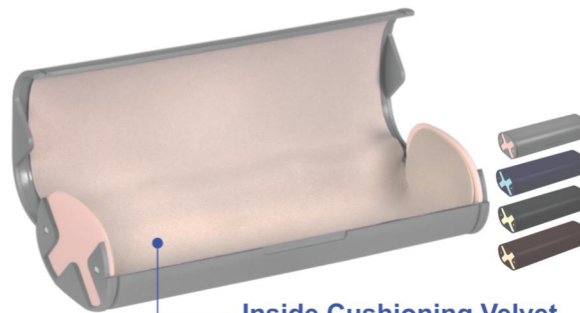

## LAND SCAPE - LDSP

Customization is available on M.O.Q 3000 Pcs.

Packing : 490 Pcs.

Material : ABS

Size : 162 x 62 x 40 mm

Glasses guardian  
stylish case

Inside Blister

Inside Cushioning Velvet