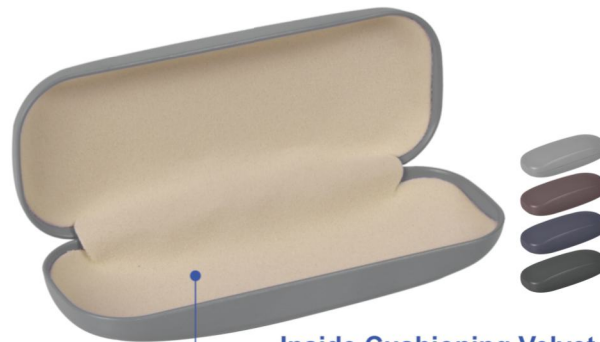

## RACE COURSE - RCCS

Customization is available on M.O.Q 3000 Pcs.

Packing : 500 Pcs.

Material : ABS

Size : 162 x 60 x 42 mm

Attractive Jazz look  
with perfection

Inside Blister

Inside Cushioning Velvet