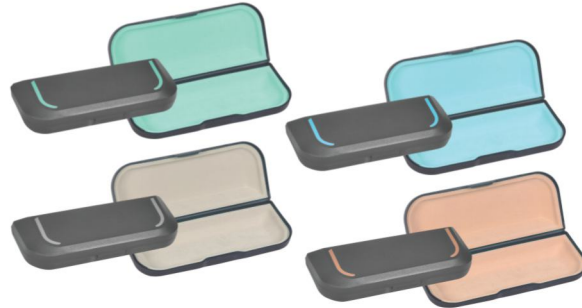

## INDIGO - IND Blister

Customization is available on M.O.Q 3000 Pcs.

Packing : 600 Pcs.

Material : Polypropylene

Size : 160 x 62 x 42 mm

Black Color