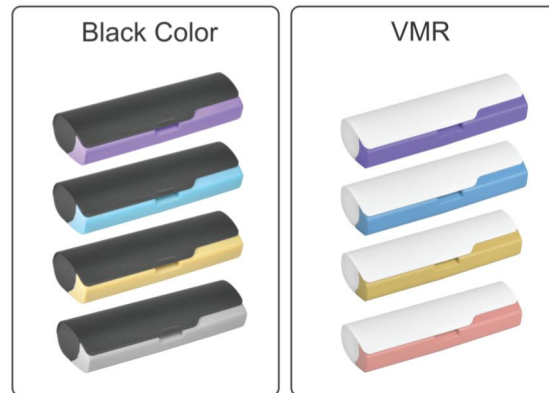

## CLUB CREW - FF - CBC

Customization is available on M.O.Q 3000 Pcs.

Packing : 600 Pcs.

Material : Polypropylene

Size : 158 x 60 x 38 mm

Classic case  
with elegant look