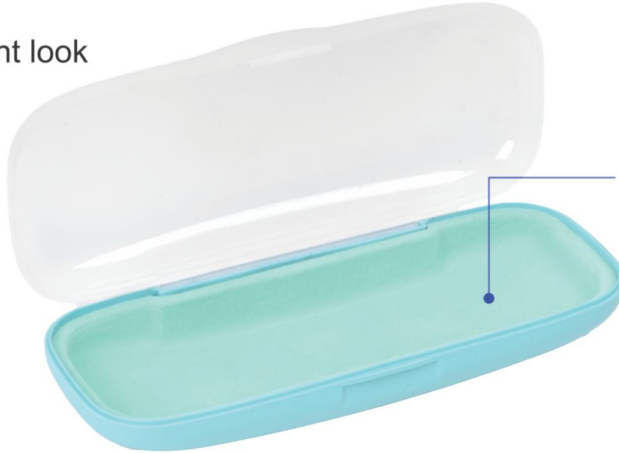

## SIEL - 11 Blister

Customization is available on M.O.Q 3000 Pcs.

Packing : 500 Pcs.

Material : Polypropylene

Size : 164 x 66 x 42 mm

Classic case  
with elegant look

INSIDE BLISTER COLOR  
MATCHES WITH BOTTOM COLOR