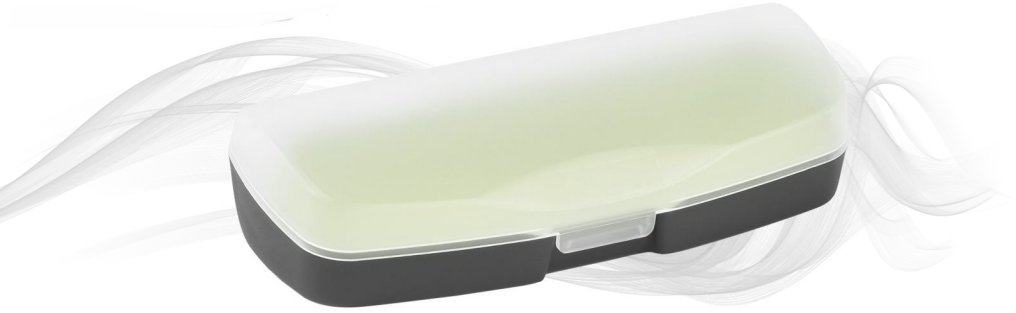

SPECTA CASE

Reshaping Tomorrow's Eco-system

INDIA • KENYA • SRI LANKA
NEPAL • MIDDLE EAST