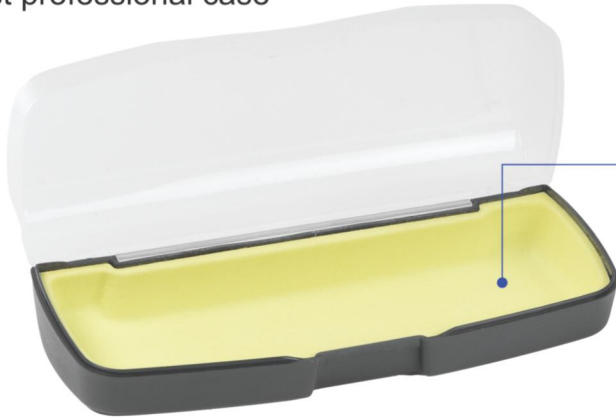

Useful for
stylist professional case

Inside Blister

Conventional
Sim

HI ANNEX- HAX Blister

Customization is available on M.O.Q 3000 Pcs.

Packing : 600 Pcs.

Material : Polypropylene

Size : 154 x 64 x 44 mm

Different Blister color