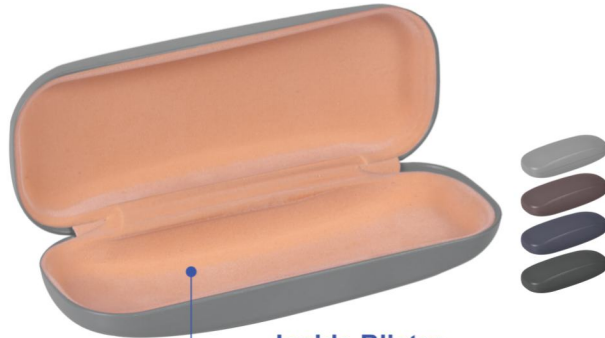

## RACE COURSE - RCCS

Customization is available on M.O.Q 3000 Pcs.

Packing : 500 Pcs.

Material : ABS

Size : 162 x 60 x 42 mm

Attractive Jazz look  
with perfection

Inside Blister

Inside Cushioning Velvet