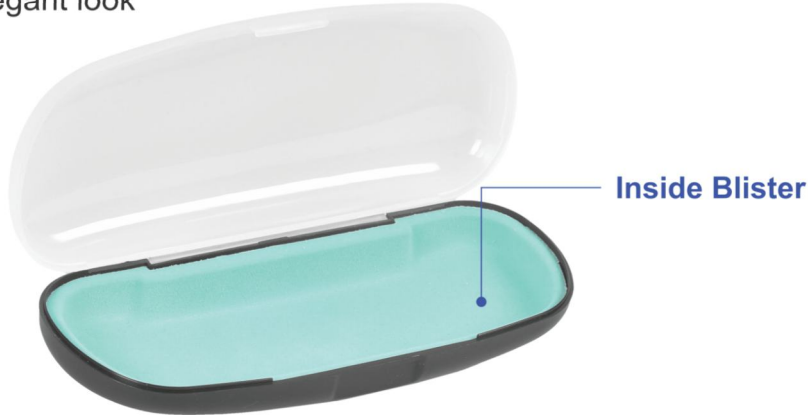

## SIEL - 71 Blister

Customization is available on M.O.Q 3000 Pcs.

Packing : 470 Pcs.

Material : Polypropylene

Size : 168 x 72 x 42 mm

Classic case  
with elegant look