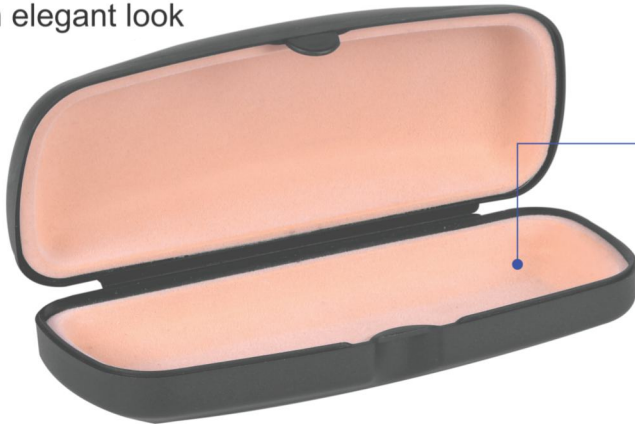

## KOSHIKA - KSK Blister

Customization is available on M.O.Q 3000 Pcs.

Packing : 600 Pcs.

Material : Polypropylene

Size : 156 x 64 x 44 mm

Classic case  
with elegant look

Inside Blister

LTR Color