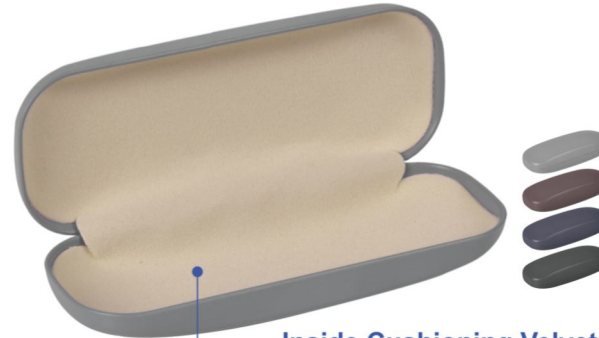

## RACE COURSE - RCCS

Customization is available on M.O.Q 3000 Pcs.

Packing : 500 Pcs.

Material : ABS

Size : 162 x 60 x 42 mm

Attractive Jazz look  
with perfection

Inside Blister

Inside Cushioning Velvet