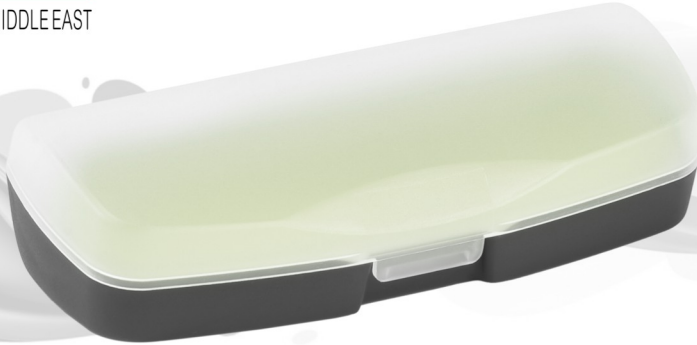

SPECTA CASE

INDIA | KENYA | SRI LANKA | MIDDLE EAST

SC24