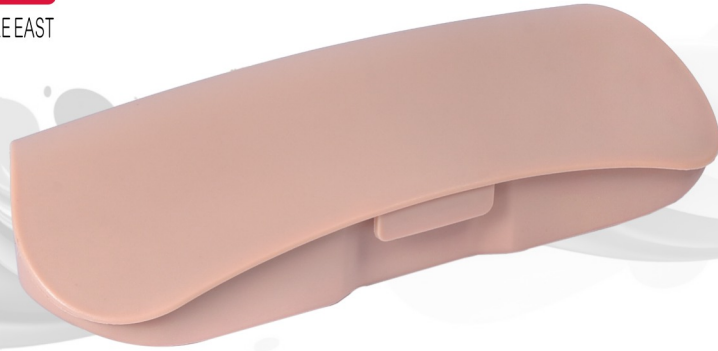

SPECTA CASE

INDIA | KENYA | SRI LANKA | MIDDLE EAST

SC15