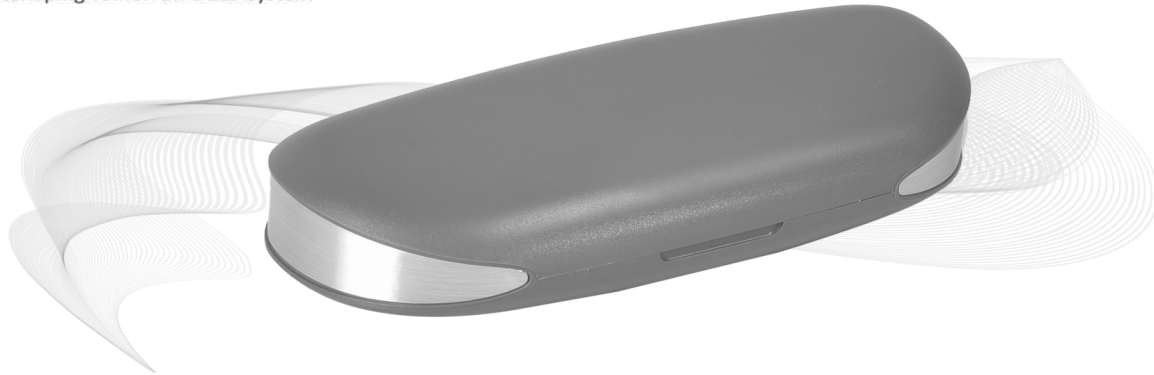

Exclusive
Series

AVA TARA - AVTR
Packing : 540 Pcs.
Material : ABS
Size : 158 x 59 x 39 mm

Stylish with
elegant look...

Normal Color

VMR

SPECTA CASE

Reshaping Tomorrow's Eco-system

Exclusive
Series