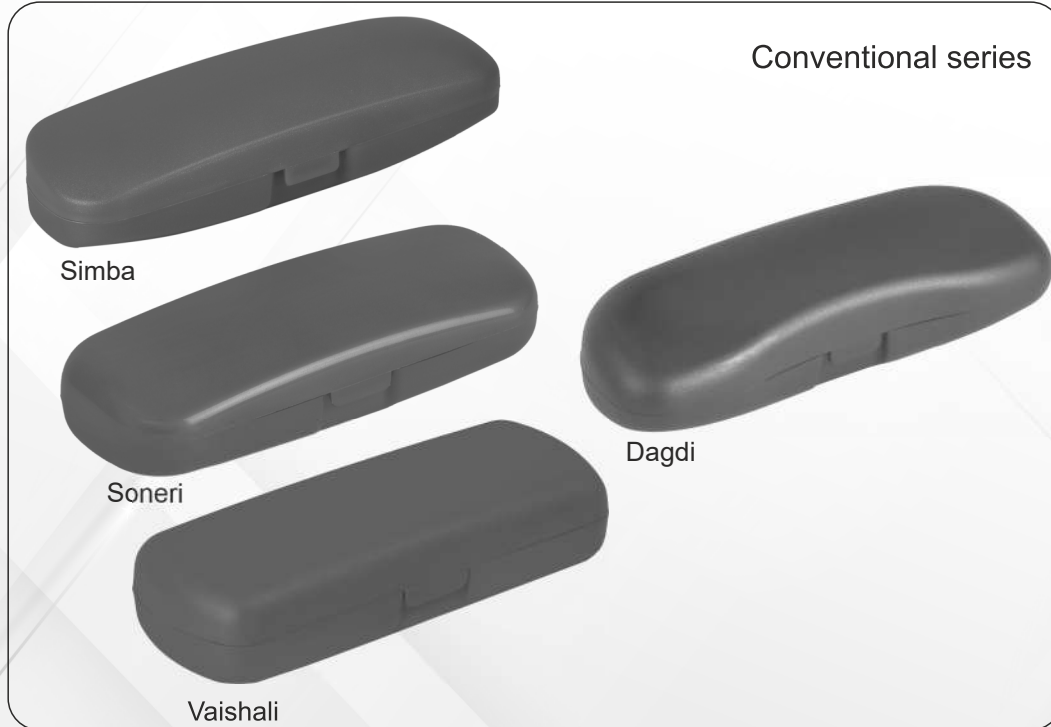

Drape Series

PMD 22

Packing : 200 Pcs.

Material : Rexine and ABS

Size : 165 x 64 x 44 mm

Luxury case
for your specs...

Customization of color and quality
possible on quantity order

Normal Color