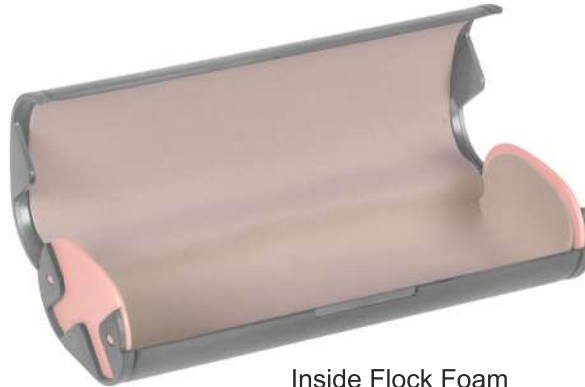

Inside Flock Foam

Normal Color