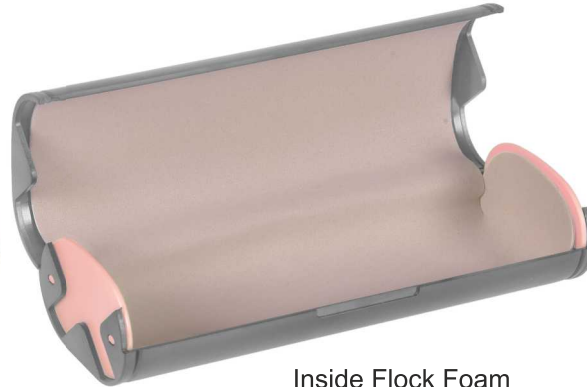

Reshaping Tomorrow's Eco-system

Exclusive Series

LAND SCAPE - LDSP
Packing : 490 Pcs.
Material : ABS
Size : 160 x 60 x 39 mm

Glasses guardian
stylish case...

Inside Flock Blister

Inside Flock Foam

Normal Color