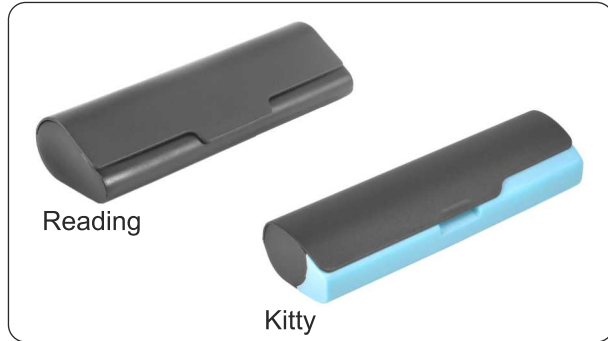

Exclusive Series

Small specs case similar to these models

Customization of color and quality possible on quantity order