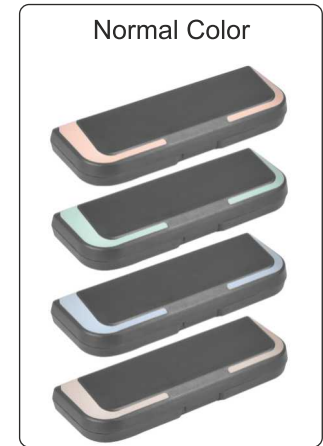

EYE WEAR - EWR
Packing : 600 Pcs.
Material : Polypropylene
Size : 158 x 55 x 37 mm

Specs safe
plastic case...