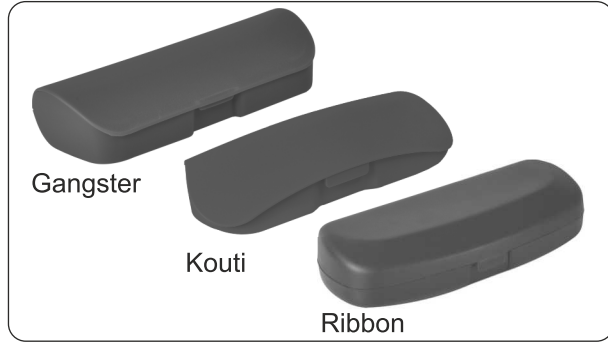

Premium case to highlight your brand

Non Branded Series

Conventional series

Regular specs case similar to these models