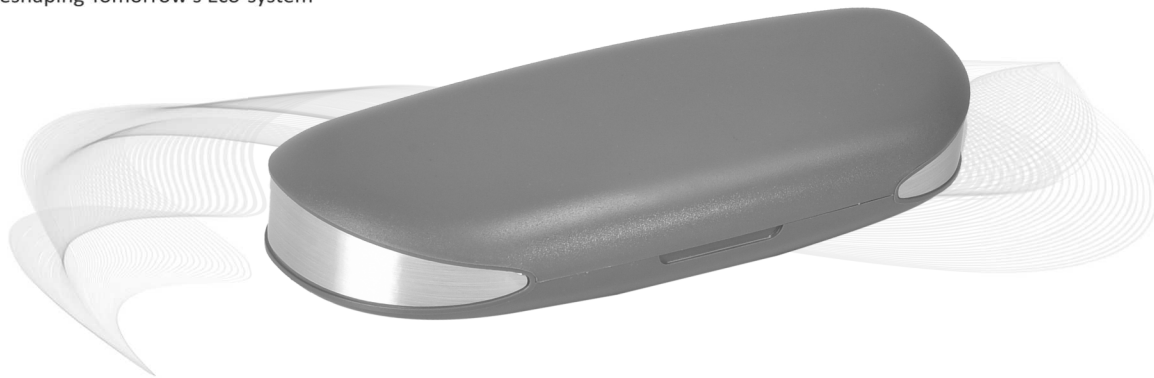

SPECTA CASE

Reshaping Tomorrow's Eco-system

Exclusive Series