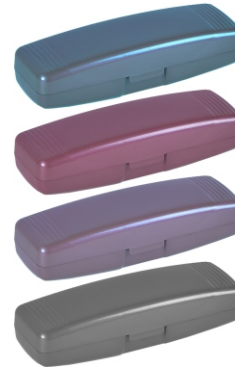

SPECTA CASE

Reshaping Tomorrow's Eco-system

Economical Series

DELTA - DLT
Packing : 800 Pcs.
Material : Polypropylene
Size : 152 x 54 x 39 mm

Large case
for your specs...

Metallic Color

Marble Color

SPECTA CASE